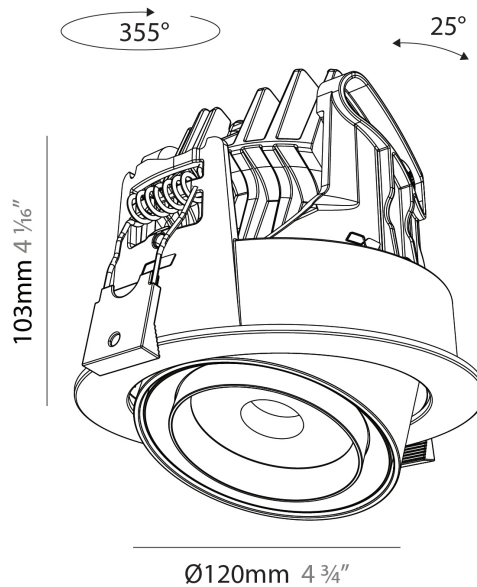

GENERAL

Series: Centriq
Subseries: Centriq Round Flex Adjustable
Brand: Prolicht
Division: Architectural
Mounting Type: Recessed
Mounting Location: Ceiling
Subcategory: Spots

PHYSICAL

Shape: Cylinder
Diameter (mm): 120
Diameter (in): 4 ¾
Height (mm): 105
Height (in): 4 ¼
Min. Recessing Depth (mm): 120
Min. Recessing Depth (in): 4 ¾
Light Distribution: Adjustable / Direct
Weight (kg): 0.666
Fixture Finish: SSR / BKV / CWI / CRY / HAB / LAG / UFT / ITA / RUA / RUR / MIC / FTG / MYG / TWT / LOD / PUS / FRO / FUP / KIA / POP / BLS / SPG / MEY / GOH / GUM / CHC / COM / ABZ / JAG / OBR / MOS / ROR
Fixture Material: Aluminum
Cut-out Measurements: Dia. 112mm / 4 7/16"

ELECTRICAL

Lamp Type: LED (Zhaga Standard)
Input Wattage (W): 8.2
Total Output Wattage (W): 7.3
Dimming: Dali Dimming
Driver Included: No
Driver Location: Remote
Driver Type: Constant Current - Universal
Driver Class: Class 2
Input Voltage (V): 120 - 277
Constant Current (MA): 200

LED

Color Temperature (°K): 2700-6500 Tunable White
Max. Delivered Lumen (lm): 391 - 451
Nominal Lumen (lm): 576 - 664
CRI: >90 CRI
Lamp Life (hrs): 50000

OPTICAL

Beam Angle: 14 - 46
Adjustability: Rotational 350° / Tilt 25°

RATINGS AND CERTIFICATIONS

Certified By: CSA Certified to UL and CSA Standards
IP rating: IP20